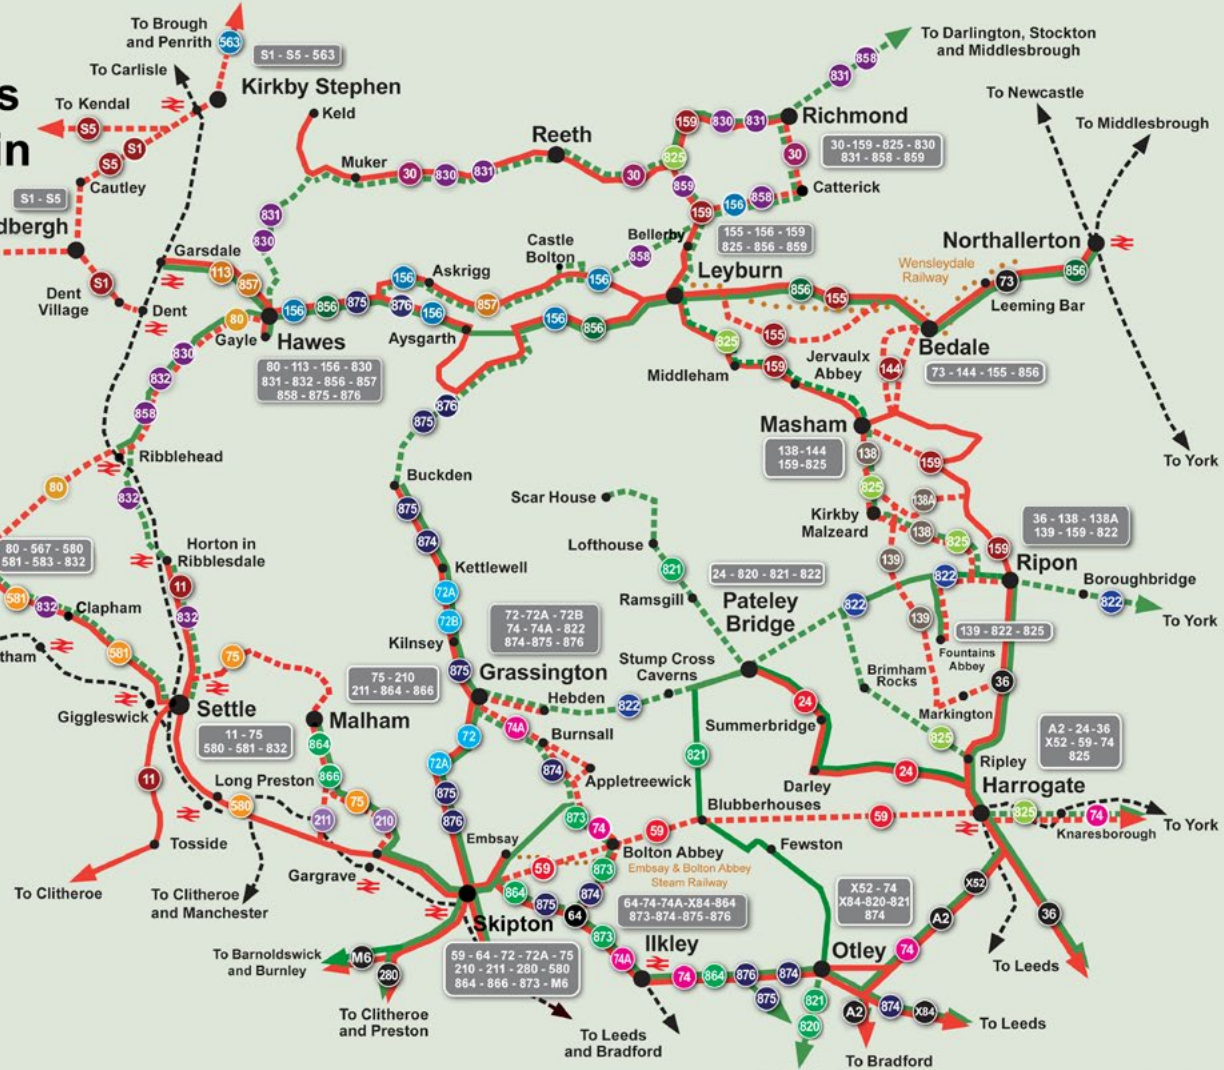

- Monday to Saturday
- - - Monday to Saturday limited service
- Sunday and Bank Holidays
- - - Sunday and Bank Holidays limited service
- - - Railway
- - - Heritage Railway

The Craven Connection

Lancaster – Hornby – Kirkby Lonsdale 81 82
Kirkby Lonsdale – Ingleton – Clapham – Settle 581
Settle – Gargrave – Skipton 580