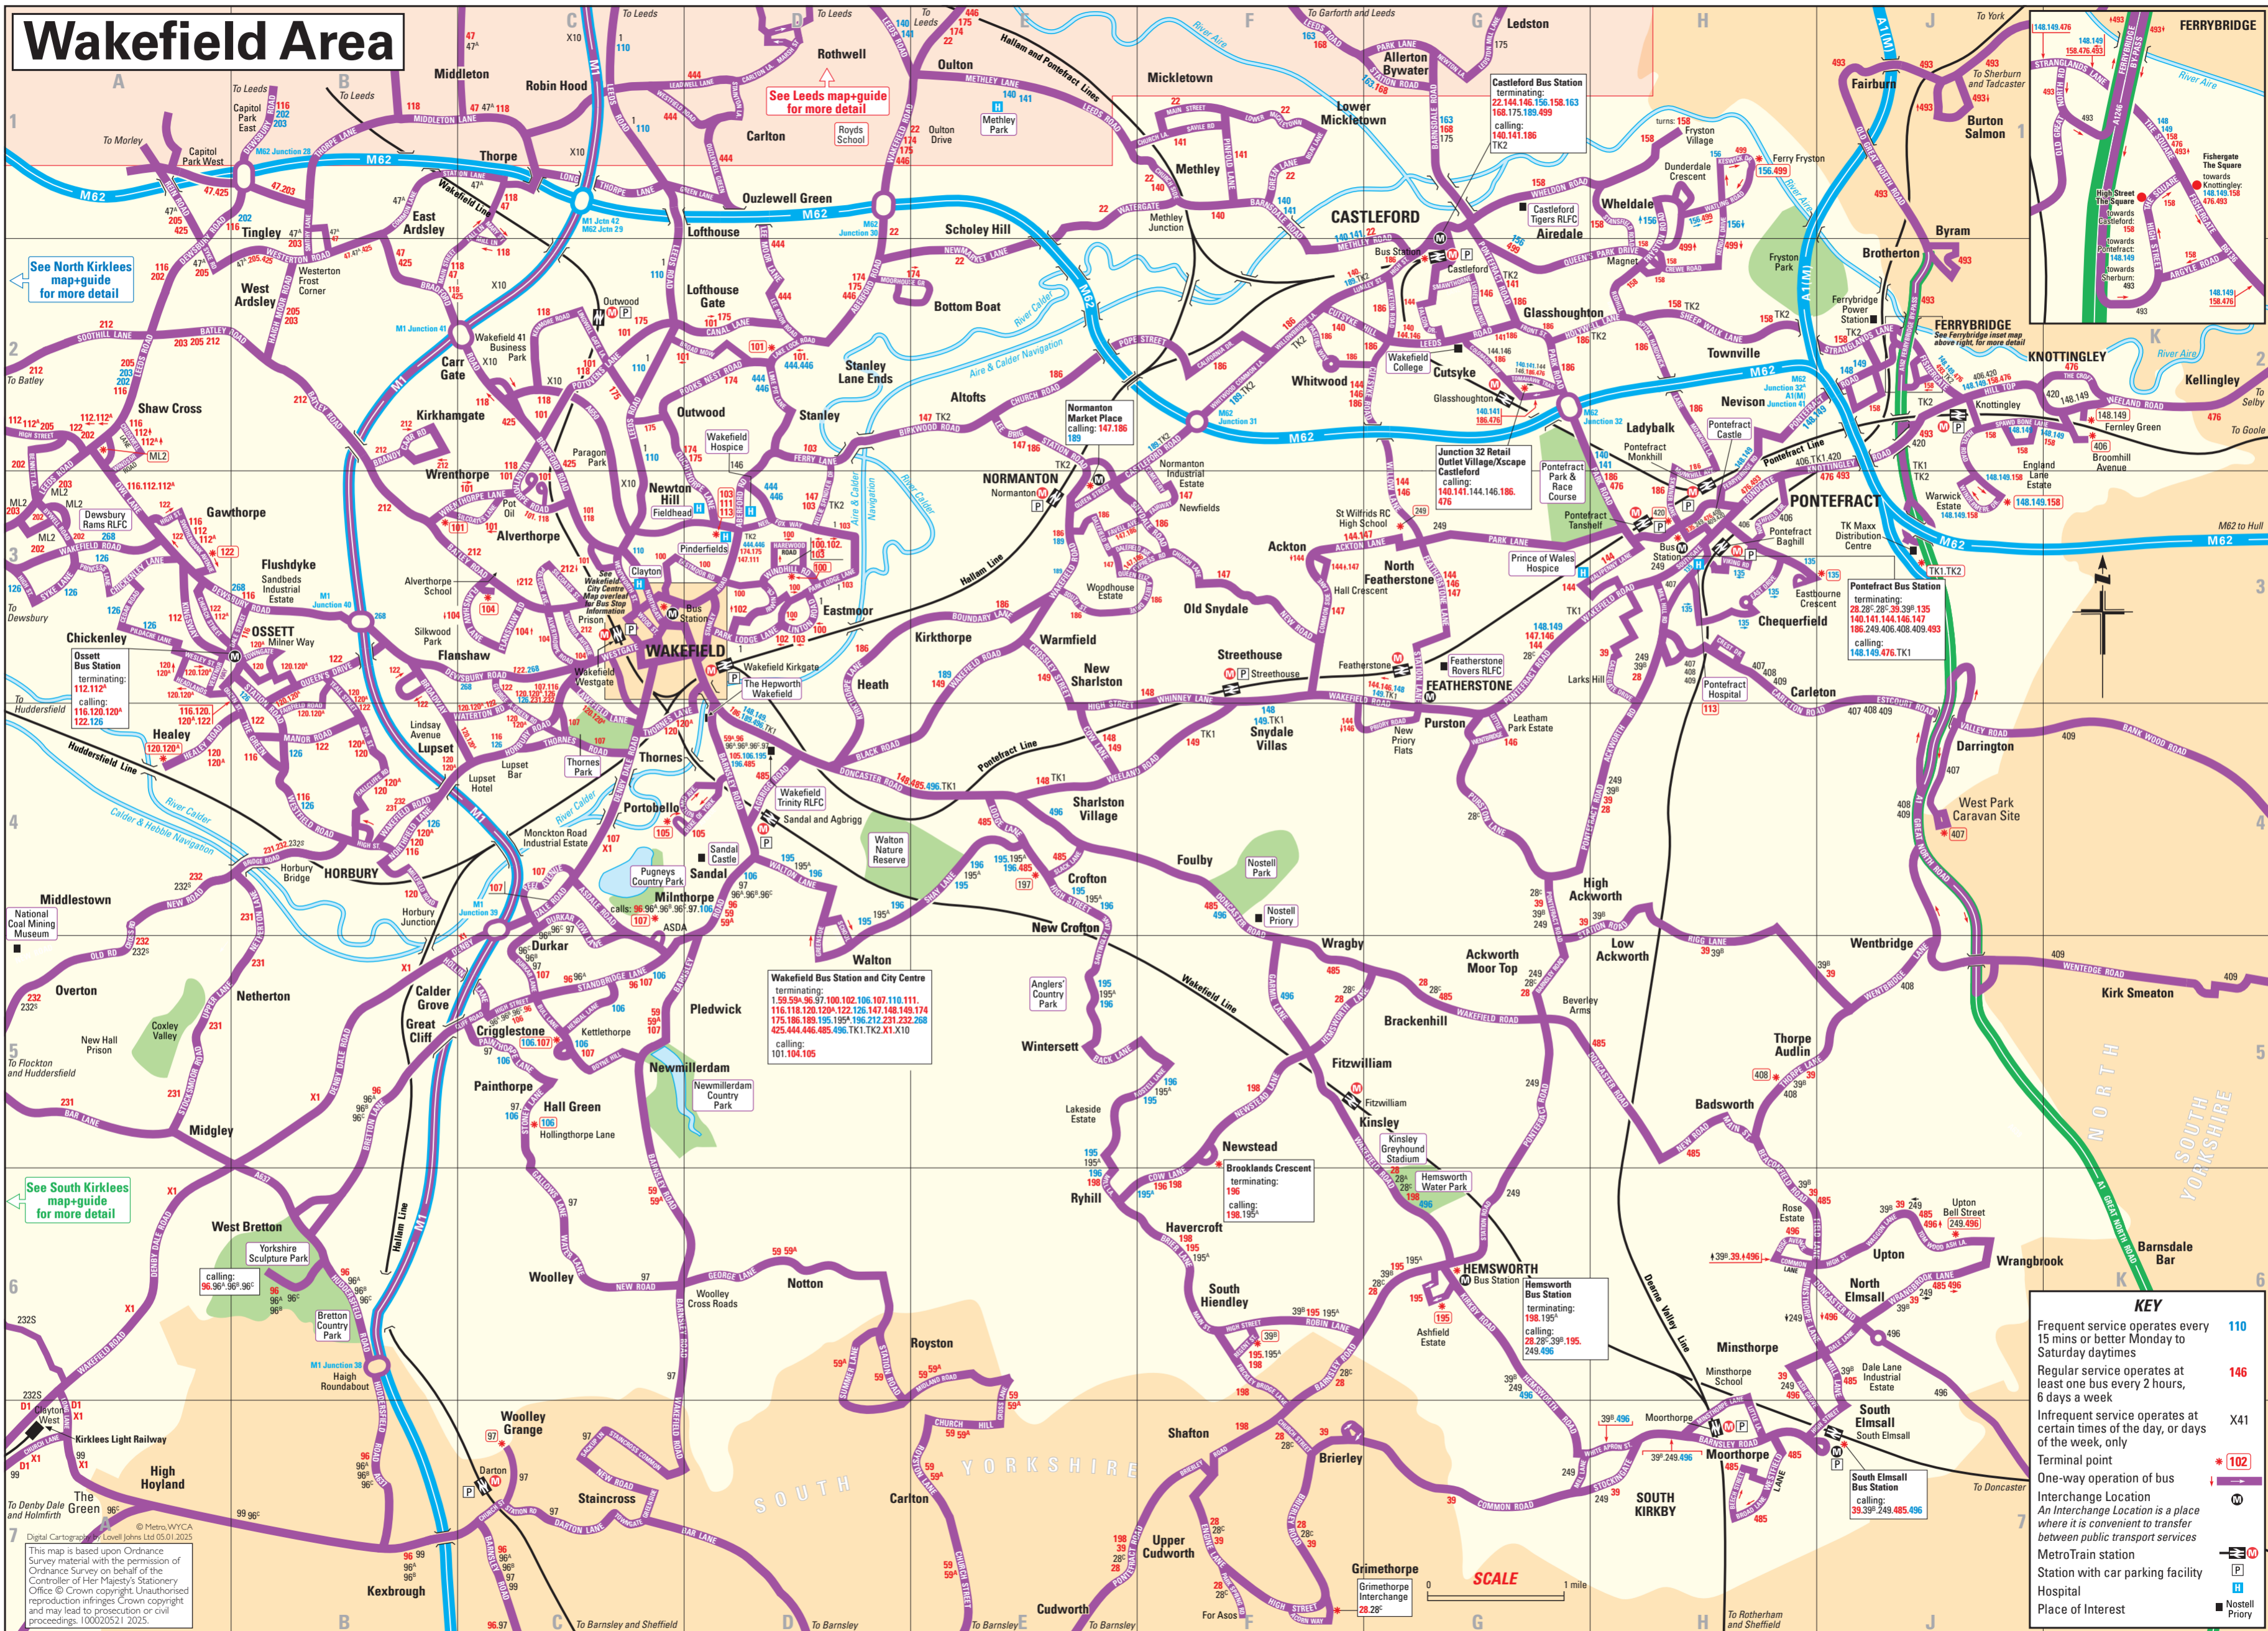

Wakefield Area

See North Kirklees map+guide for more detail

See Leeds map+guide for more detail

See South Kirklees map+guide for more detail

See South Kirklees map+guide for more detail