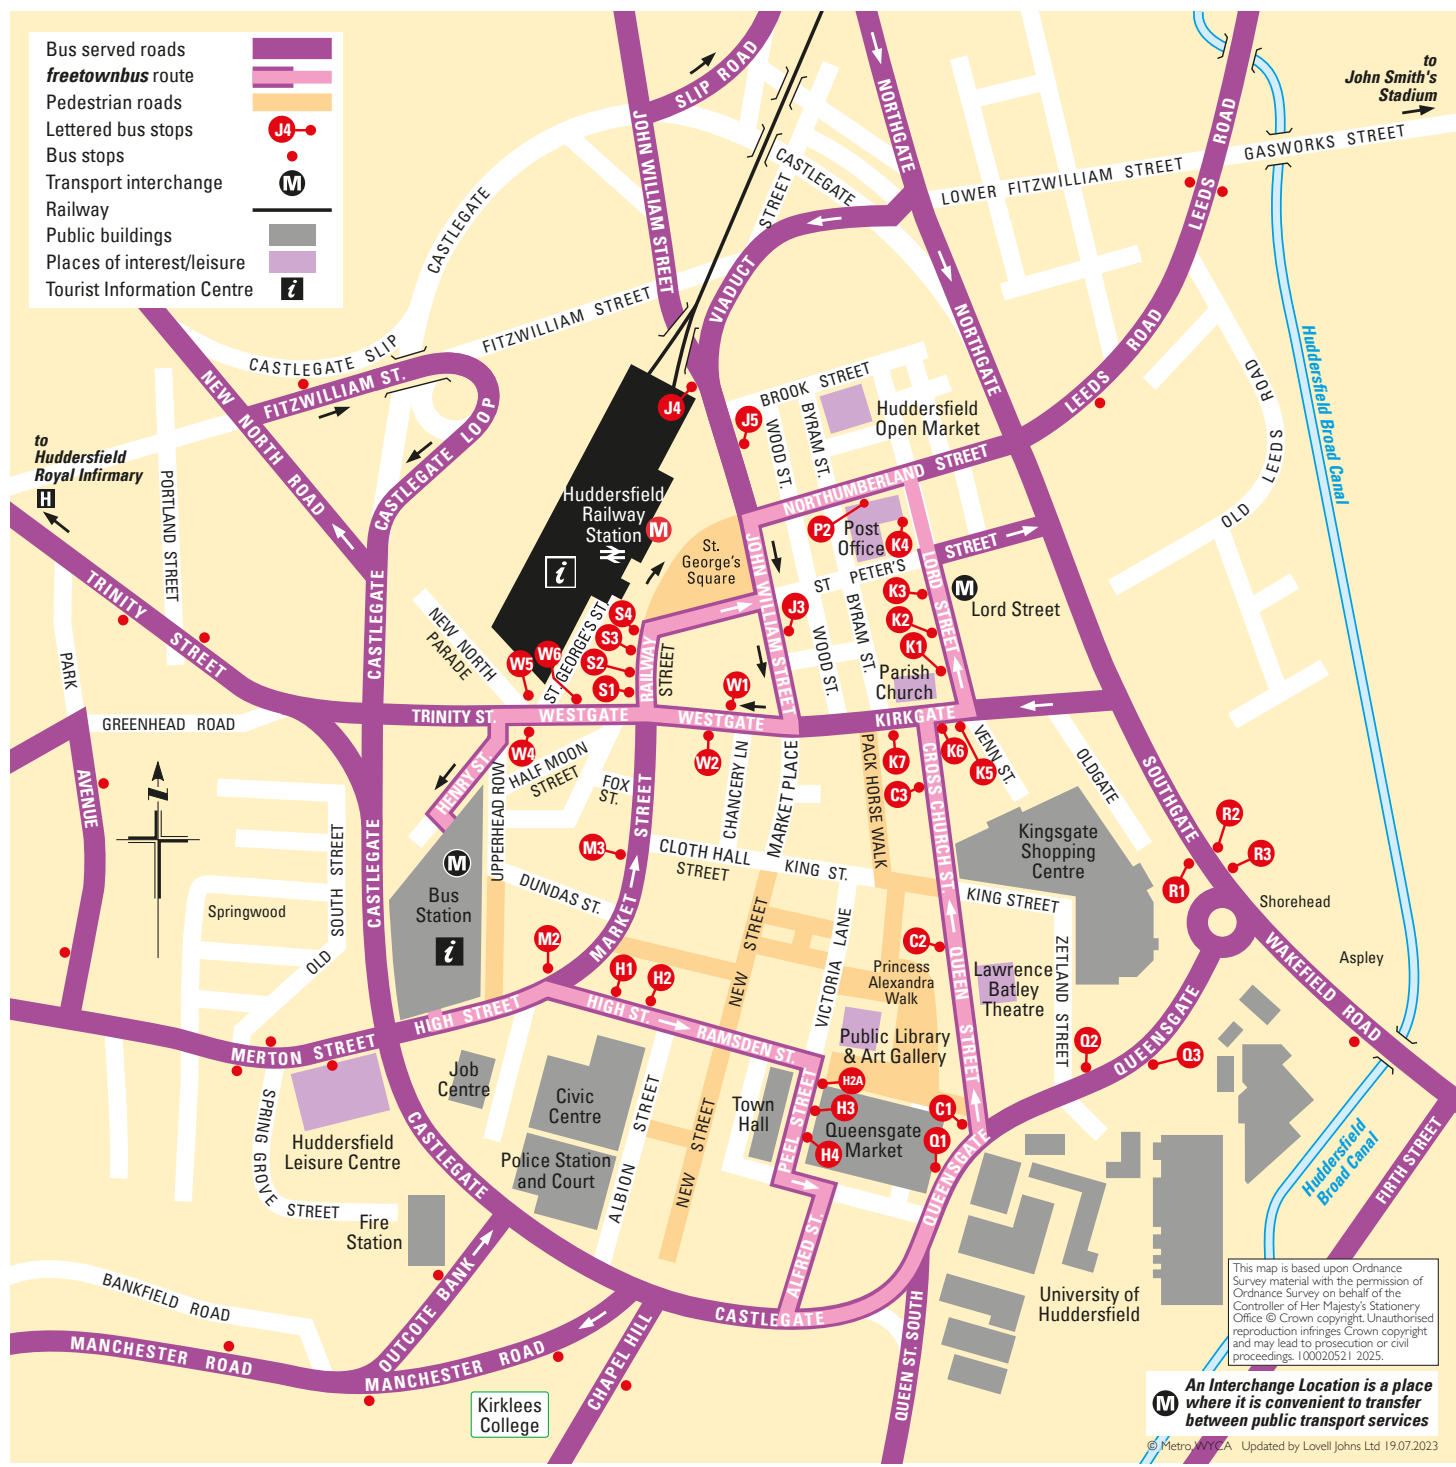

- Bus served roads
- freetownbus route
- Pedestrian roads
- Lettered bus stops
- Bus stops
- Transport interchange
- Railway
- Public buildings
- Places of interest/leisure
- Tourist Information Centre

The stops shown are for outward journeys from the Town Centre.

Services	Direction	Bus Stops
freetownbus FTB	Huddersfield Town Centre	Bus Stn High St H2 Indoor Market H2A Queen St C1 Kingsgate C2 Cross Church St C3 Lord St K1, K4 Outdoor Market P2 Rail Station S4 John William St J3 Westgate W2
184	Oldham	Bus Stn Peel St H3
202 203	Dewsbury/Leeds	Bus Stn St George's Sq S4
229	Leeds	
231 232	Wakefield	Bus Stn Lord St K3 Southgate R3
254	Huddersfield Town Centre	Bus Stn High St H2 Peel St H3 Queensgate Q1 Q2
261	Mirfield/Cleckheaton	
301 301 302	Golcar	Bus Stn
303 304	Scapegoat Hill	Bus Stn
306	Taylor Hill	Bus Stn Peel St H4
308	Holmfirth	
310	Hepworth	
314	Holme	Bus Stn Peel St H4
316	Parkhead	
315	Honley	Bus Stn High St H1
323 324	Meltham	Bus Stn Peel St H4
328	Balmoral Avenue	Bus Stn
328	Bradley	Market St M3 St George's Sq S2 John William St J4
341	Stocksmoor	Bus Stn Westgate W1 Lord St K1 Southgate R2
342	Almondbury	Bus Stn High St H1 Peel St H3 Queensgate Q1 Q2
343	Halifax	Bus Stn
354	South Crosland	Bus Stn Peel St H3 Queensgate Q1 Q2
355	South Crosland	Bus Stn Peel St H3
356	Longwood	Bus Stn
358	Lowerhouses	Bus Stn Peel St H3 Queensgate Q2
360	Bradley Boulevard	Market St M2 St George's Sq S3 John William St J4
363 X63	Bradford	Bus Stn St George's Sq S2 John William St J4
370	Salendine Nook/Lindley	Southgate R1 Kirkgate K5 Bus Stn
371	Lindley	Southgate R1 Kirkgate K5 Bus Stn
371	Dalton	Westgate W6 Lord St K2 Southgate R2
372	Almondbury	Bus Stn Lord St K1 Southgate R2
374 375	Dalton	Bus Stn High St H2 Peel St H3 Queensgate Q1 Q2
377 378	Mount	Bus Stn
382	Wilberlee	Bus Stn Peel St H3
383	Marsden	Bus Stn Peel St H3
384	ASDA	
385	ASDA	Bus Stn St George's Sq S3 John William St J4
387	Beaumont Park	
393	Blackmoorfoot	Bus Stn Peel St H4
394 395 396	Slaitwaite/Wilberlee	Bus Stn
501	Halifax	Bus Stn Westgate W4
X1	Halifax	
536	Halifax	Bus Stn
537	Halifax	
548	Brighouse/Halifax	
549	Brighouse/Halifax	Bus Stn St George's Sq S3 John William St J4
900 901	Hebden Bridge	
902	Rishworth	Bus Stn
D1, D2, D3	Denby Dale	Bus Stn Lord St K3 Southgate R3

M An Interchange Location is a place where it is convenient to transfer between public transport services