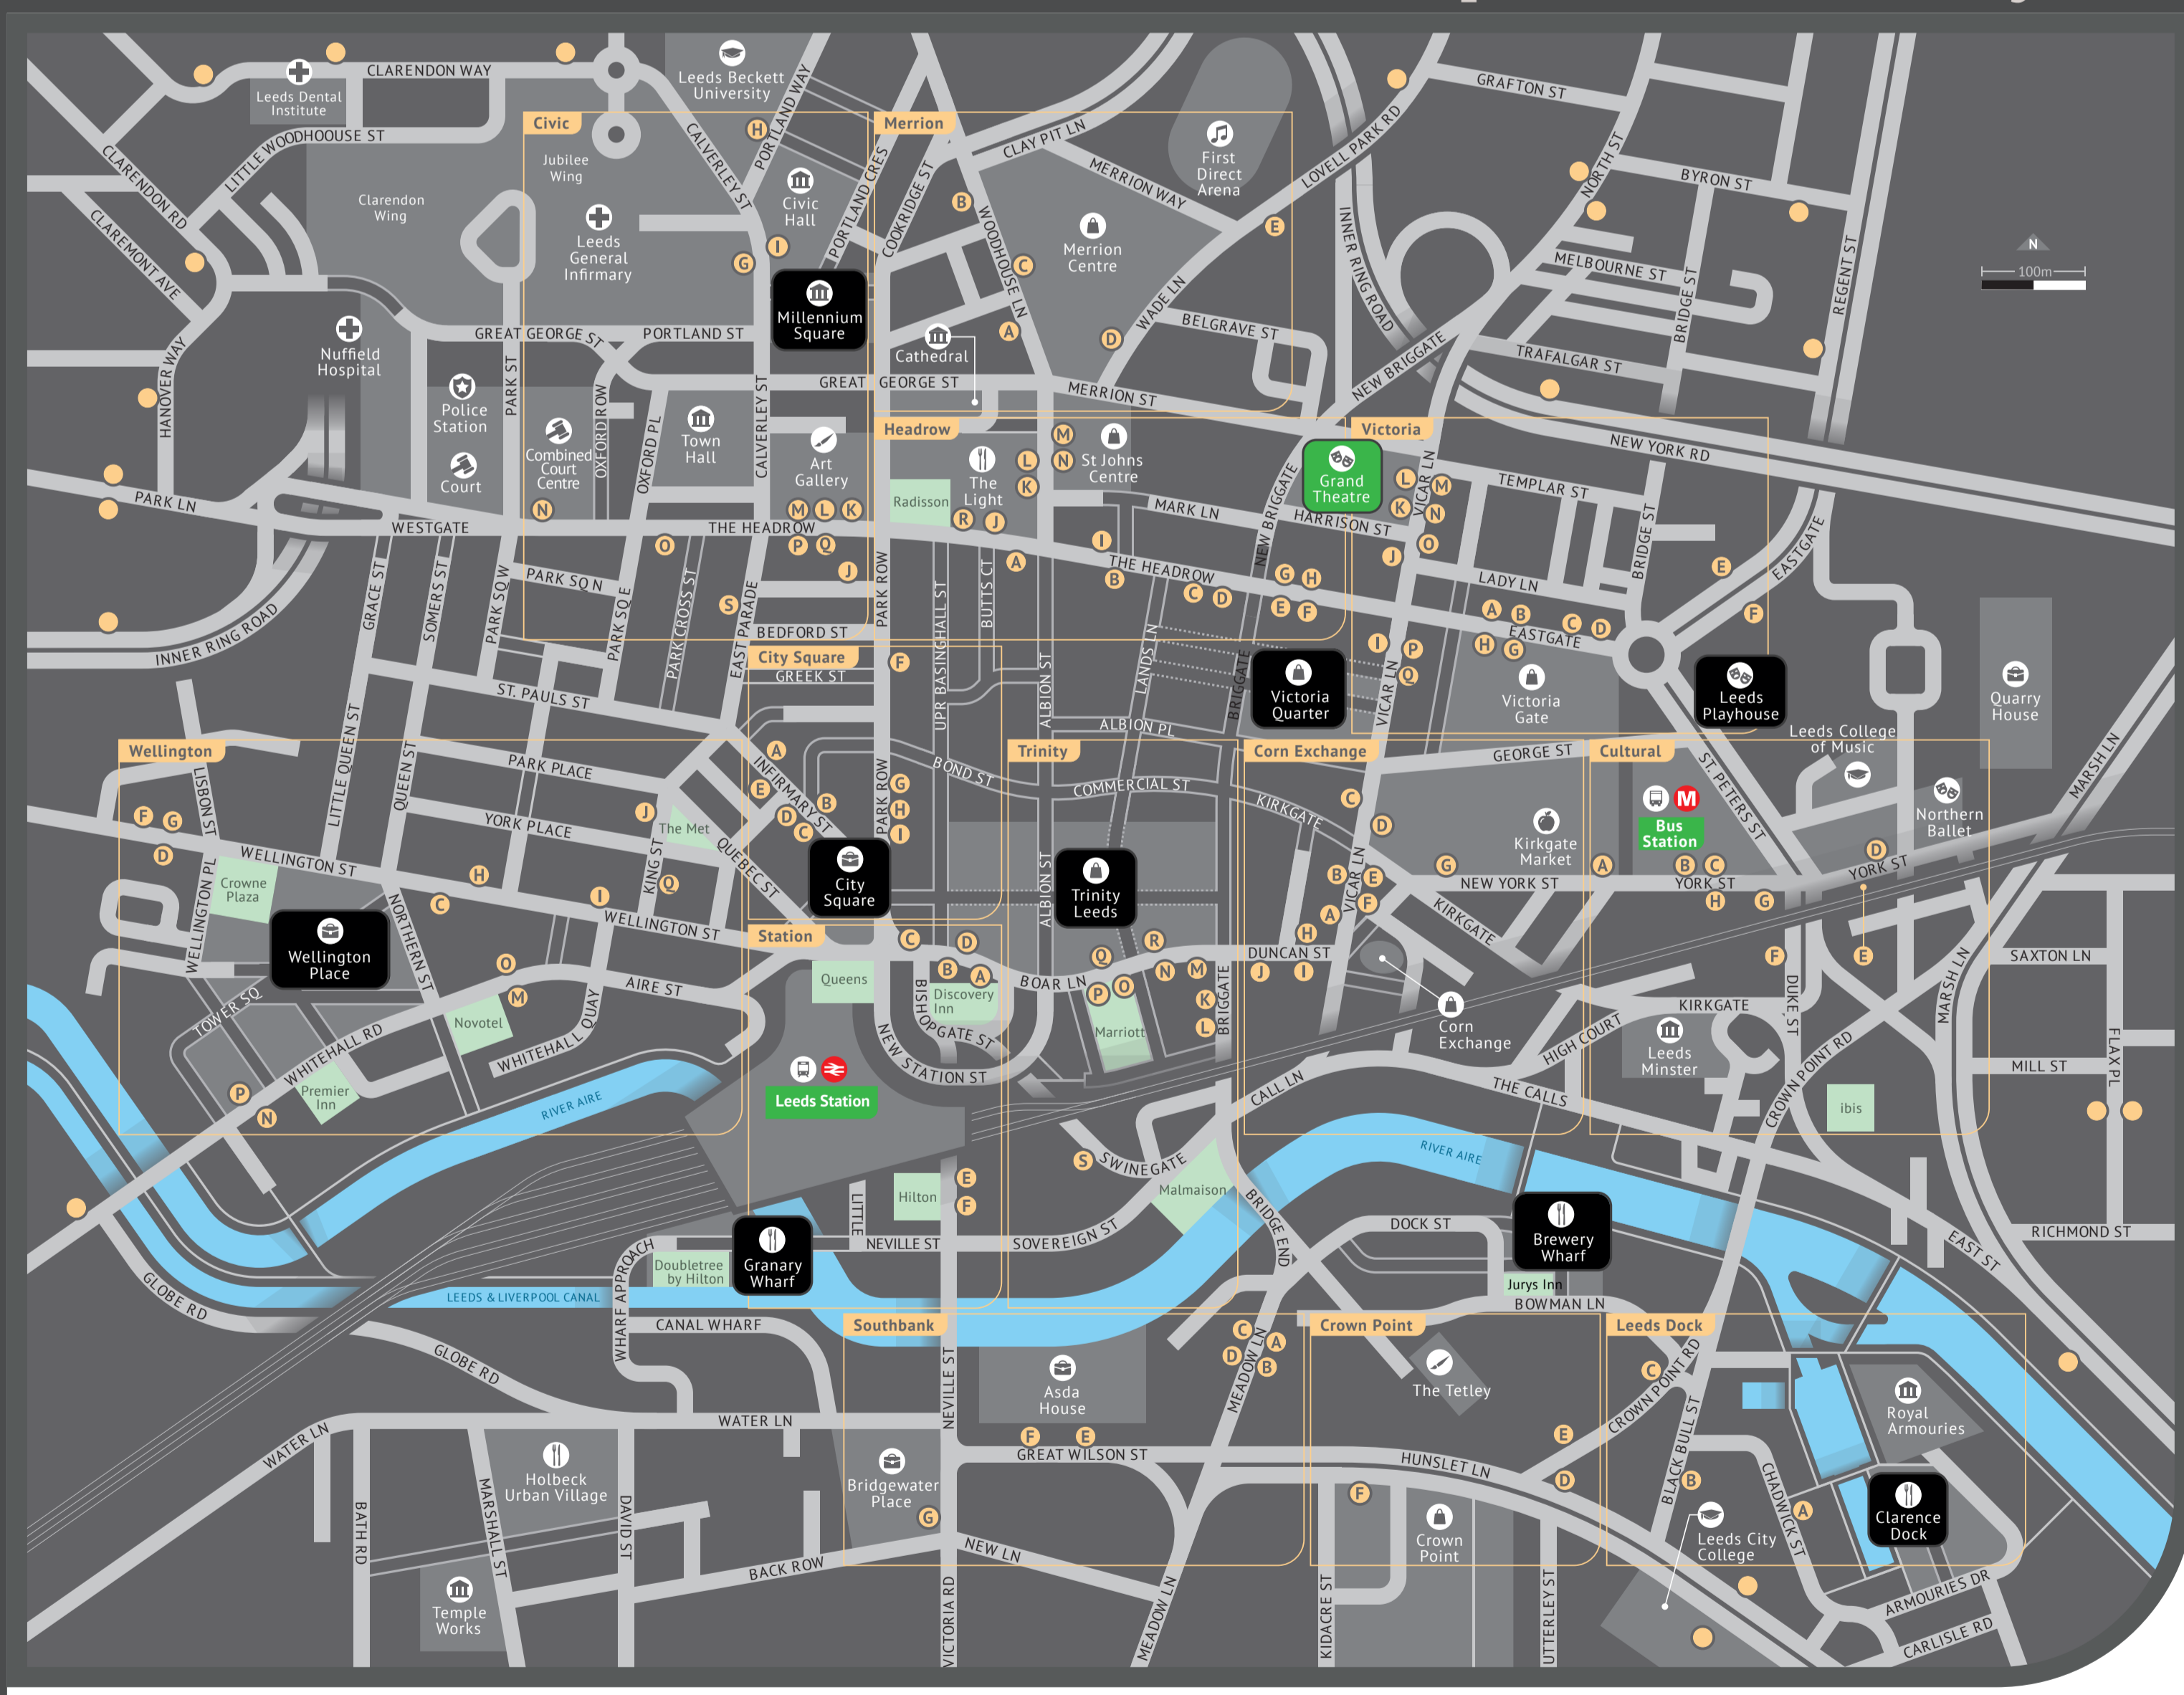

where buses go | Leeds core network map

every 15 mins or better

where core network buses stop | Leeds city centre

Correct at time of printing 23 February 2025

service	towards	stops
Heckmondwike line		
229	Heckmondwike then Huddersfield	Bus Station C City Square N Trinity Q Victoria M N Wellington
Kirkstall line		
33 34	Guiseley then Otley	Bus Station F City Square B Headrow Q Wellington
49	Bramley	O P Civic E Cultural C Headrow G Victoria
50 50A	Horsforth	O P Civic E Cultural C Headrow G Victoria
FLYER	Leeds Bradford Airport	Bus Station N Trinity B Station Q D Wellington
Meanwood line		
7	Primley Park	C City Square R Trinity I L Victoria
7A	Alwoodley	C City Square R Trinity I L Victoria
75	Shadwell	C City Square R Trinity I L Victoria
38 39	Moor Allerton Centre	F K Headrow D Merrion D Victoria
Middleton line		
12	Middleton then White Rose Centre	F Corn Exchange D Crown Point B Southbank O Victoria
13 13A	Middleton	F Corn Exchange D Crown Point B Southbank O Victoria
Moortown line		
2	Roundhay Park	C Corn Exchange D E Southbank K Victoria
3	Brackenwood	C Corn Exchange D E Southbank K Victoria
3A	Gledhow	C Corn Exchange D E Southbank K Victoria
36	Harrrogate then Ripon	Bus Station K Victoria
Morley line		
51 52	Morley	D Corn Exchange A Southbank D Victoria
Old Farnley line		
42	Old Farnley	A D Headrow C D Wellington
Pudsey line		
4 4F	Pudsey	D City Square E H Cultural M Trinity C Wellington
16 16A	Bramley then Pudsey	D City Square E H Cultural M Trinity C Wellington
Rothwell line		
444 446	Rothwell then Wakefield	Bus Station B Leeds Dock
Roundhay line		
12	Roundhay Park	B Corn Exchange F Crown Point D Southbank J Victoria
13	Brackenwood	B Corn Exchange F Crown Point D Southbank J Victoria
13A	Gledhow	B Corn Exchange F Crown Point D Southbank J Victoria
St James's line		
4 4F	Seacroft	A City Square G Corn Exchange B D Cultural R Trinity G I Wellington
16 16A	Whinmoor	A City Square G Corn Exchange B D Cultural R Trinity G I Wellington
42	Oakwood	K Civic G Headrow B Victoria F H J Wellington
49	Monkswood Gate	N Civic C D Cultural G J Headrow
50 50A	Seacroft	N Civic C D Cultural G J Headrow
Wakefield line		
110	Wakefield	Bus Station B Leeds Dock
White Rose line		
2	Middleton	E Corn Exchange B Southbank N Victoria
3 3A	White Rose Centre	E Corn Exchange B Southbank N Victoria
200 201	Morley then Cleckheaton or Heckmondwike	Bus Station F Southbank F Station N Trinity Q Victoria
202 203	Dewsbury then Huddersfield	Bus Station F Southbank F Station N Trinity Q Victoria
Going further		
Aireline	ShIPLEY then Keigley	Bus Station F City Square B Headrow Q E Wellington
Coastliner	York then Scarborough or Whitby	Bus Station
X84	Otley then Ilkley	Bus Station E Headrow A Merrion
X98 X99	Wetherby	D Station A Victoria