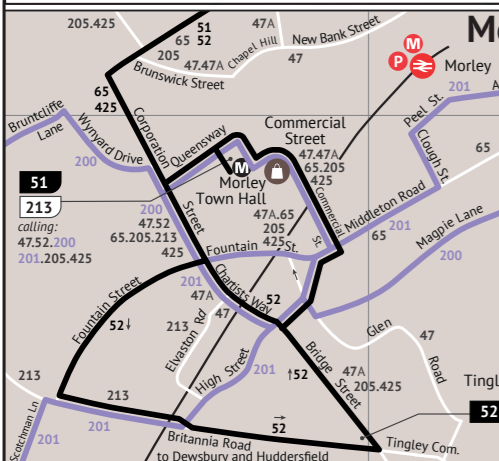

Leeds city centre

KEY

- 14 Terminal point
- One-way operation of bus
- M Interchange Location
  An Interchange Location is a place where it is convenient to transfer between public transport services
- M MetroTrain station
- P Station with car parking facility
- Leeds Core Network line

SCALE 1 mile