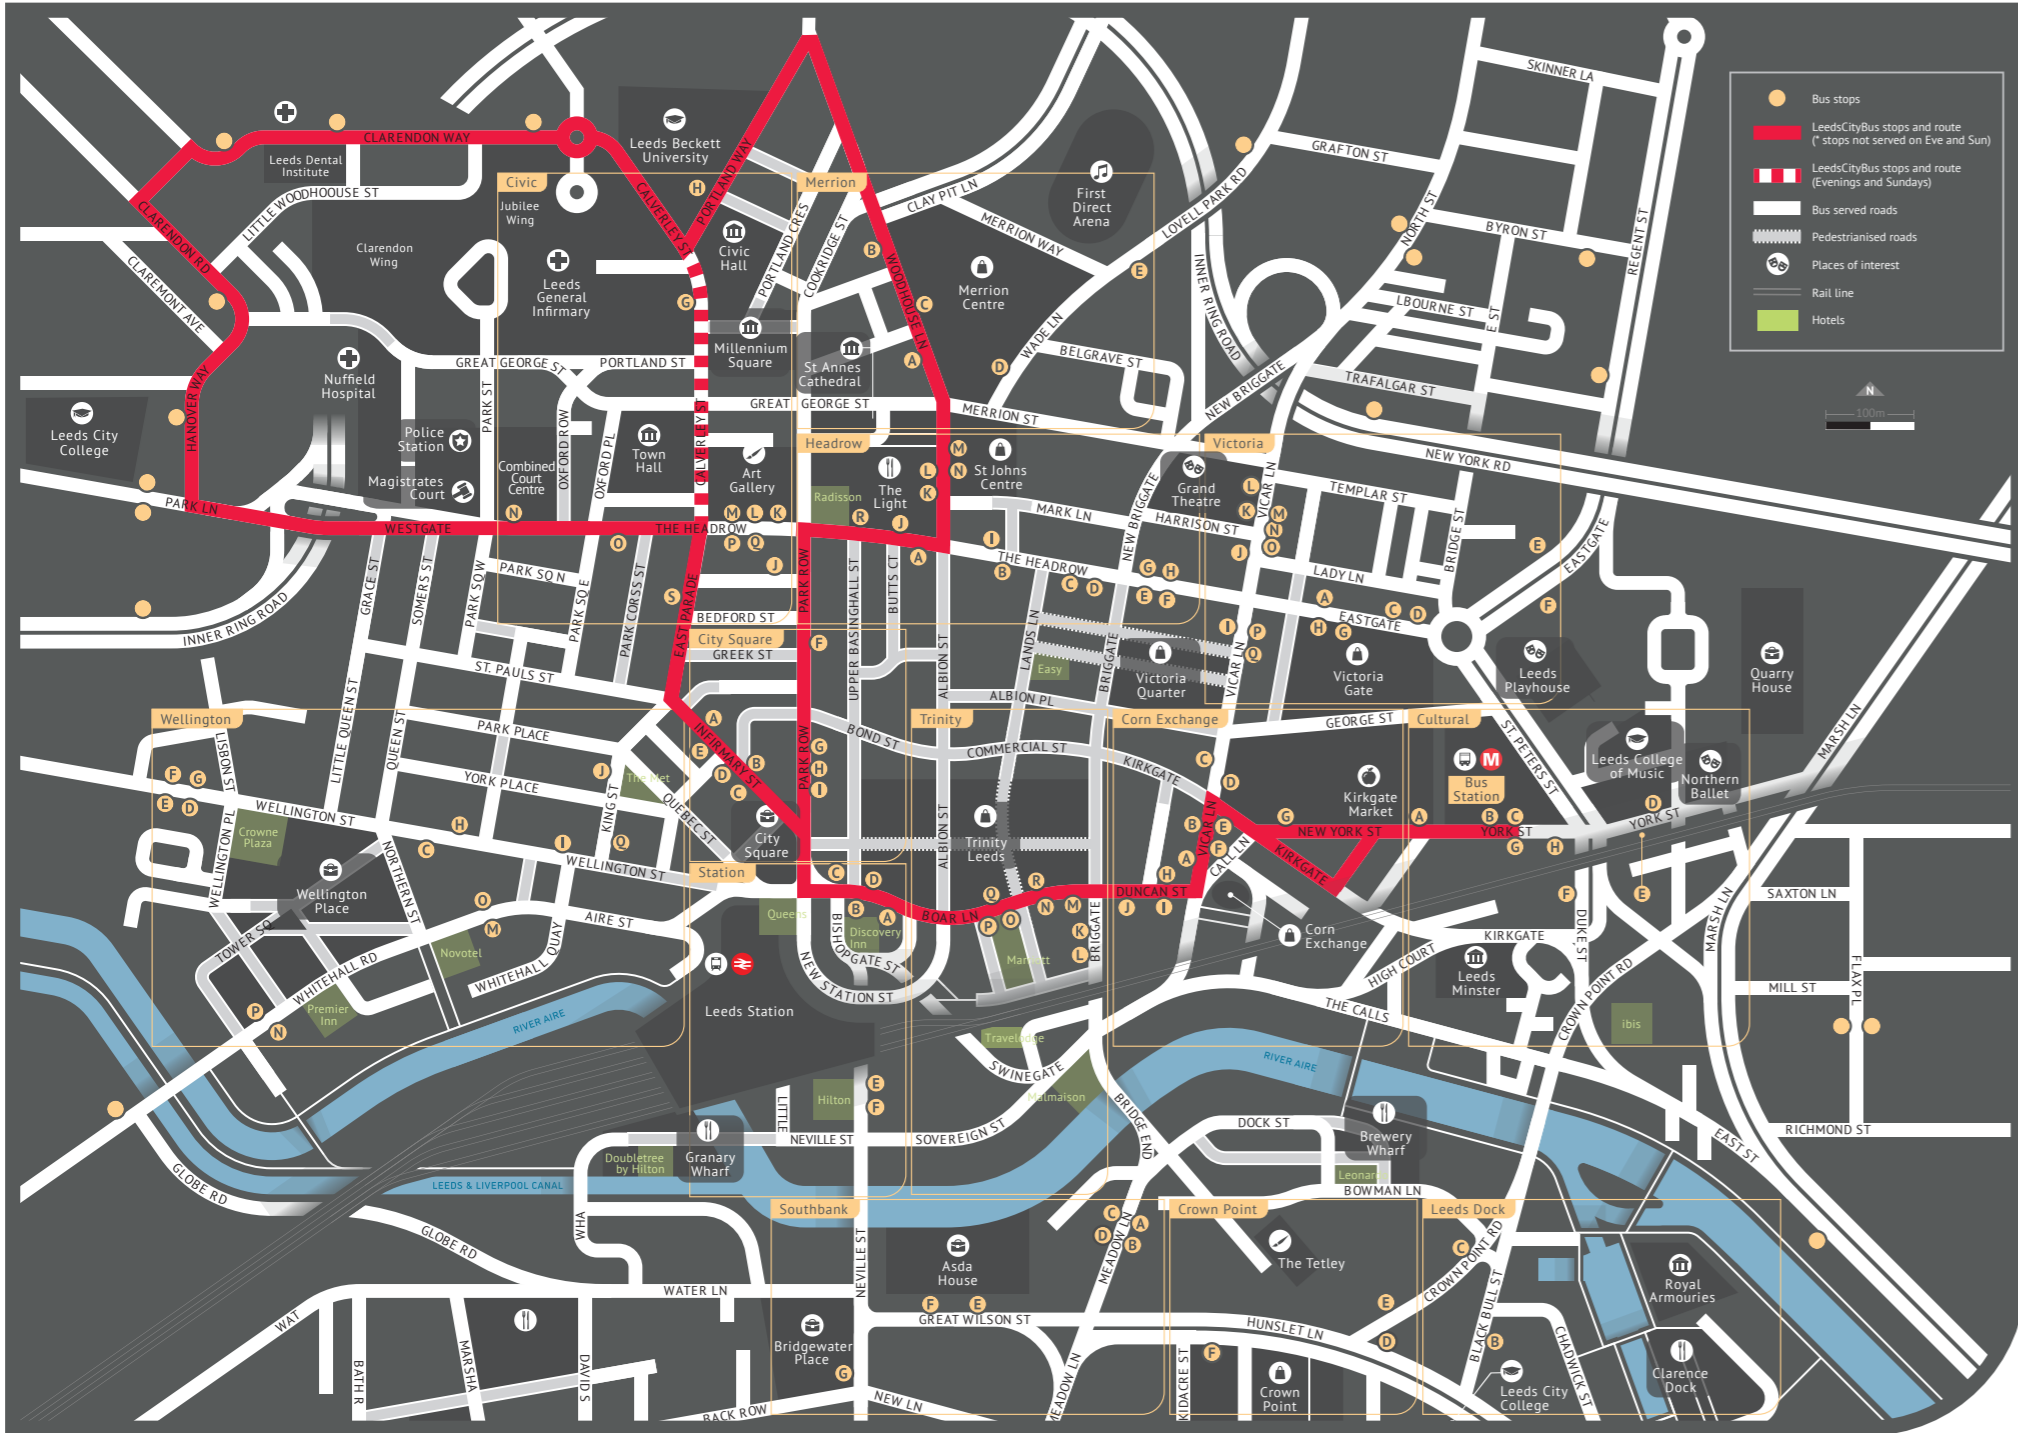

where to catch your bus in Leeds City Centre

service	line	destination	stops
2	White Rose line	Middleton	Victoria N Corn Exchange E Southbank B
2	Moortown line	Roundhay Park	Southbank E D Corn Exchange C Victoria K
3 3A	Moortown line	Brackenwood/Gledhow	Southbank E D Corn Exchange C Victoria K
3 3A	White Rose line	White Rose Centre	Victoria N Corn Exchange E Southbank B
4 4F	Pudsey line	Pudsey	Cultural E H Trinity M City Square D Wellington C Wellington Bridge
4 4F	St James's line	Seacroft	Wellington G I City Square A Trinity R Corn Exchange G Cultural B D
5 5A (LCB)	East Leeds line	Halton Moor	Headrow N City Square I Station B Corn Exchange H Cultural B D
5 5A (LCB)	Leeds General Infirmary		Station B Civic O G*H S (*stops served on eves and Sunday)
7 (H&D)		Wetherby then Harrogate	Bus Station Victoria L
7	Meanwood line	Primley Park	Station C Trinity R Victoria I L
7A	Meanwood line	Alwoodley	Station C Trinity R Victoria I L
7S	Meanwood line	Shadwell	Station C Trinity R Victoria I L
11		Scholes then Cross Gates	Bus Station
12 13 13A	Middleton line	Middleton	Victoria O Corn Exchange F Crown Point D Southbank B
12 13 13A	Roundhay line	Roundhay Park/Brackenwood/Gledhow	Southbank D Corn Exchange B Victoria J
14		Bramley then Pudsey	City Square D Wellington Q C E
15		Old Farnley	City Square F Wellington C Q Wellington Bridge
16 16A	Pudsey line	Bramley then Pudsey	Cultural E H Trinity M City Square D Wellington C Wellington Bridge
16 16A	St James's line	Seacroft then Whinmoor	Wellington G I City Square A Trinity R Corn Exchange G Cultural B D
19 19A	East Leeds line	Colton then Garforth	Civic N M City Square I Corn Exchange H Cultural A D
19 19A	Headingley line	Tinshill/Ireland Wood	Cultural E H Corn Exchange I Station B Civic O
22	Headingley line	Headingley Campus	Bus Station Headrow E L Merrion B
23	Headingley line	Holt Park	Bus Station Headrow E L Merrion B
24	Beeston line	Beeston	Merrion C Headrow M City Square G Station E Southbank F
24	Headingley line	Holt Park	Southbank G City Square E Headrow L Merrion B
25	Headingley line	Lawnsworth School	Bus Station Headrow E Merrion B
27	Headingley line	Guiseley	Bus Station Headrow E L Merrion B
28	Headingley line	Adel	Bus Station Headrow E L Merrion B
33 34	Kirkstall line	Guiseley then Otley	Bus Station Headrow B City Square F Wellington D Q
36	Moortown line	Harrogate then Ripon	Bus Station Victoria K
38 39	Meanwood line	Moor Allerton	Victoria D Headrow F K Merrion D
40	East Leeds line	Seacroft	Trinity O Corn Exchange H Cultural A D
42	Old Farnley line	Old Farnley	Headrow D A Wellington Q C D Wellington Bridge
42	St James's line	Oakwood	Wellington Bridge Wellington F H J Civic K Headrow G Victoria C
47 47A		Middleton then Morley and White Rose Centre	Corn Exchange F Southbank B
49	Kirkstall line	Bramley	Cultural E Victoria G Headrow C Civic P O
49	St James's line	Monkswood Gate	Civic N Headrow J G Cultural C D
50 50A	Kirkstall line	Horsforth	Cultural E Victoria G Headrow C Civic P O
50 50A	St James's line	Seacroft	Civic N Headrow J G Cultural C D
51 52	Morley line	Morley	Victoria D Corn Exchange D Southbank A
55 55C		Cottingley	Civic L City Square G Wellington M N
56	Headingley line	Moor Grange	Cultural E Victoria H Headrow K Merrion B
56	East Leeds line	Whinmoor	Merrion C Headrow N Victoria P Cultural B D
60 60A		Keighley	Bus Station Headrow B City Square F Wellington E Q
62		East End Park	Bus Station