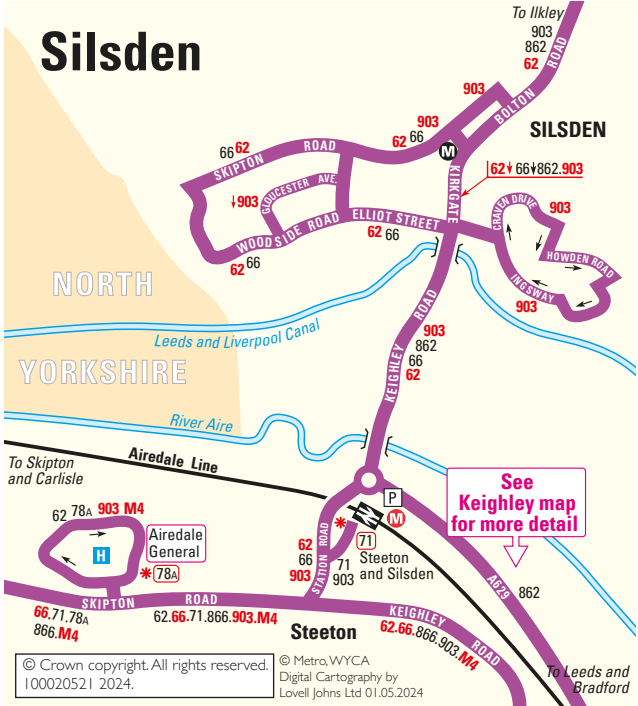

# Silsden

© Crown copyright. All rights reserved.  
100020521 2024.

© Metro, WYCA  
Digital Cartography by  
Lovell Johns Ltd 01.05.2024